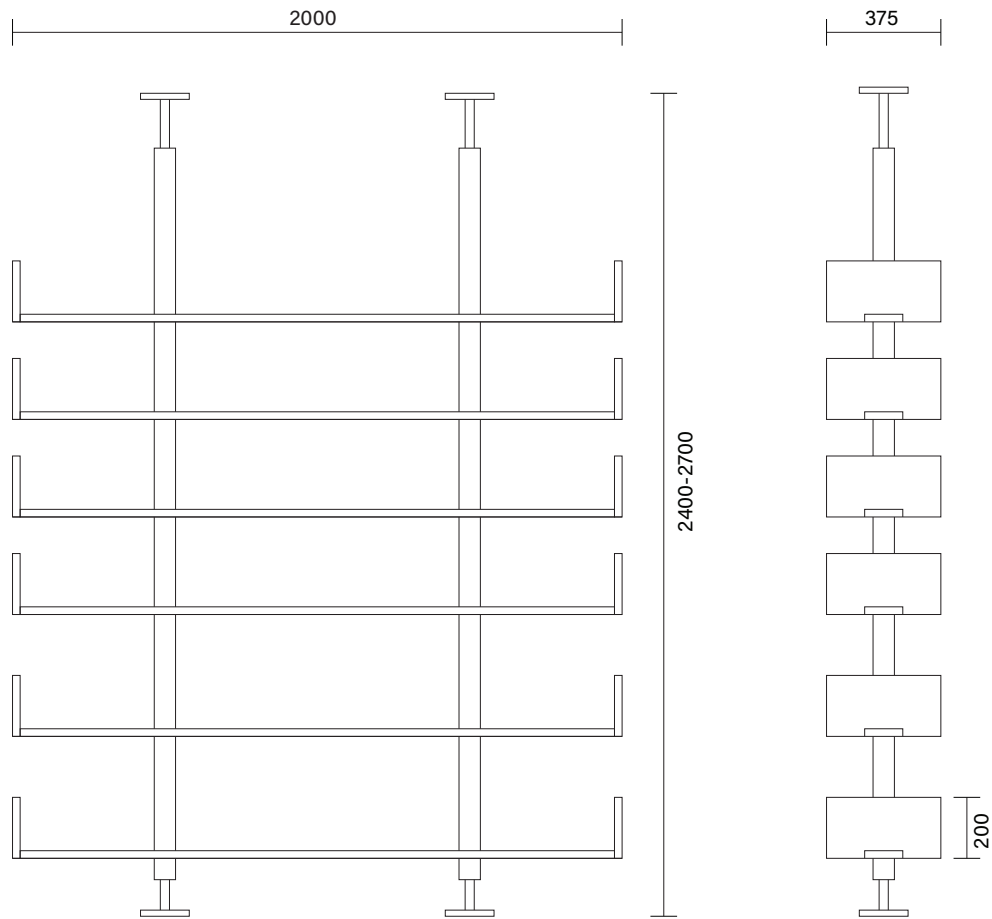

## MAJKE SHELVING/ ROOM DIVIDER

---

2000w x 375d x 2400 - 2700h

---

Solid timber floor to ceiling or floor to wall shelving unit/room divider.

- Solid timber uprights and shelves with upturned ends
- Stainless steel blackened adjustable fixtures
- Heights are available from 2400-2700, with 6 shelves as indicated, no additional cost
- Lead time 4-6 weeks

American Oak

American Walnut

Red Lacquer  
*Open Grain*

Black Lacquer  
*Open Grain*

Maximum allowable weight per shelf is 50kg. Climbing loads, sitting and standing may cause failure of the product.

Any subsequent liability will not be accepted.